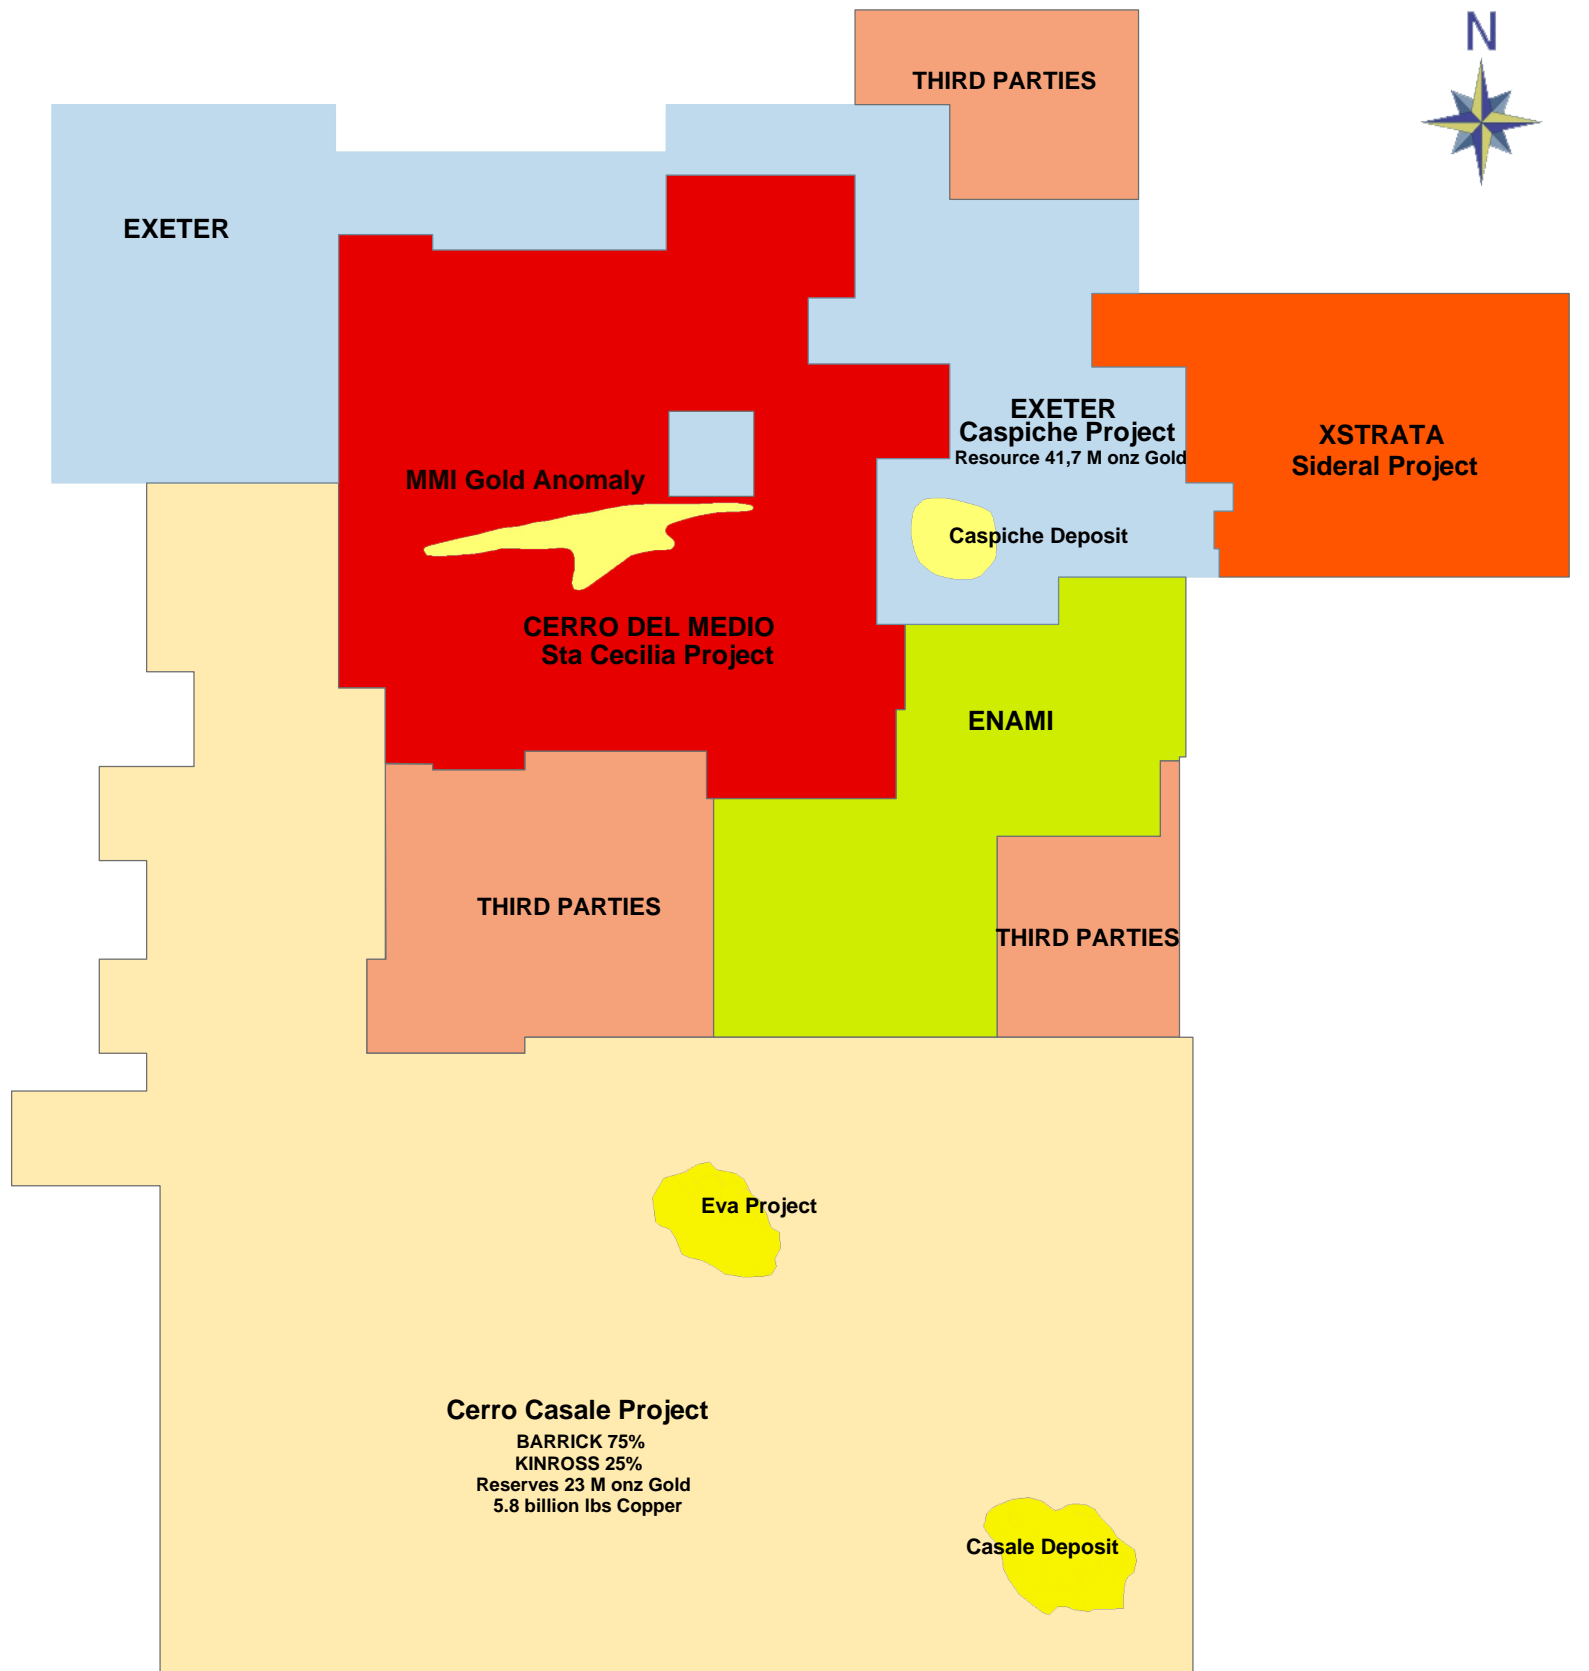

CLAIM MAP FOR CERRO DEL MEDIO

- CERRO DEL MEDIO
- EXETER
- BARRICK - KINROSS
- XSTRATA
- ENAMI
- THIRD PARTIES

SANTA CECILIA PROJECT

ESCALA

0
0
1
5Km

May 2011